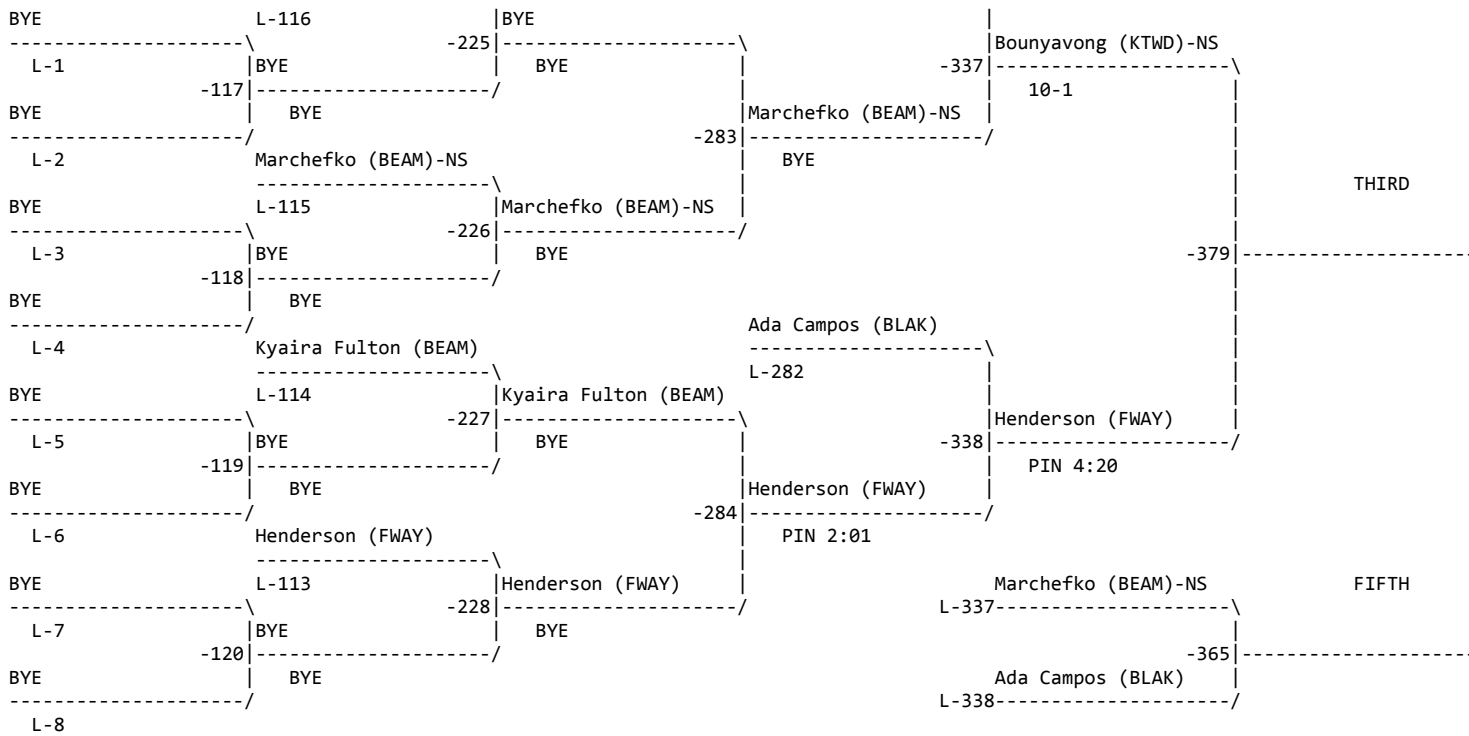

Girls SPSL Tournament

Weight class : 105