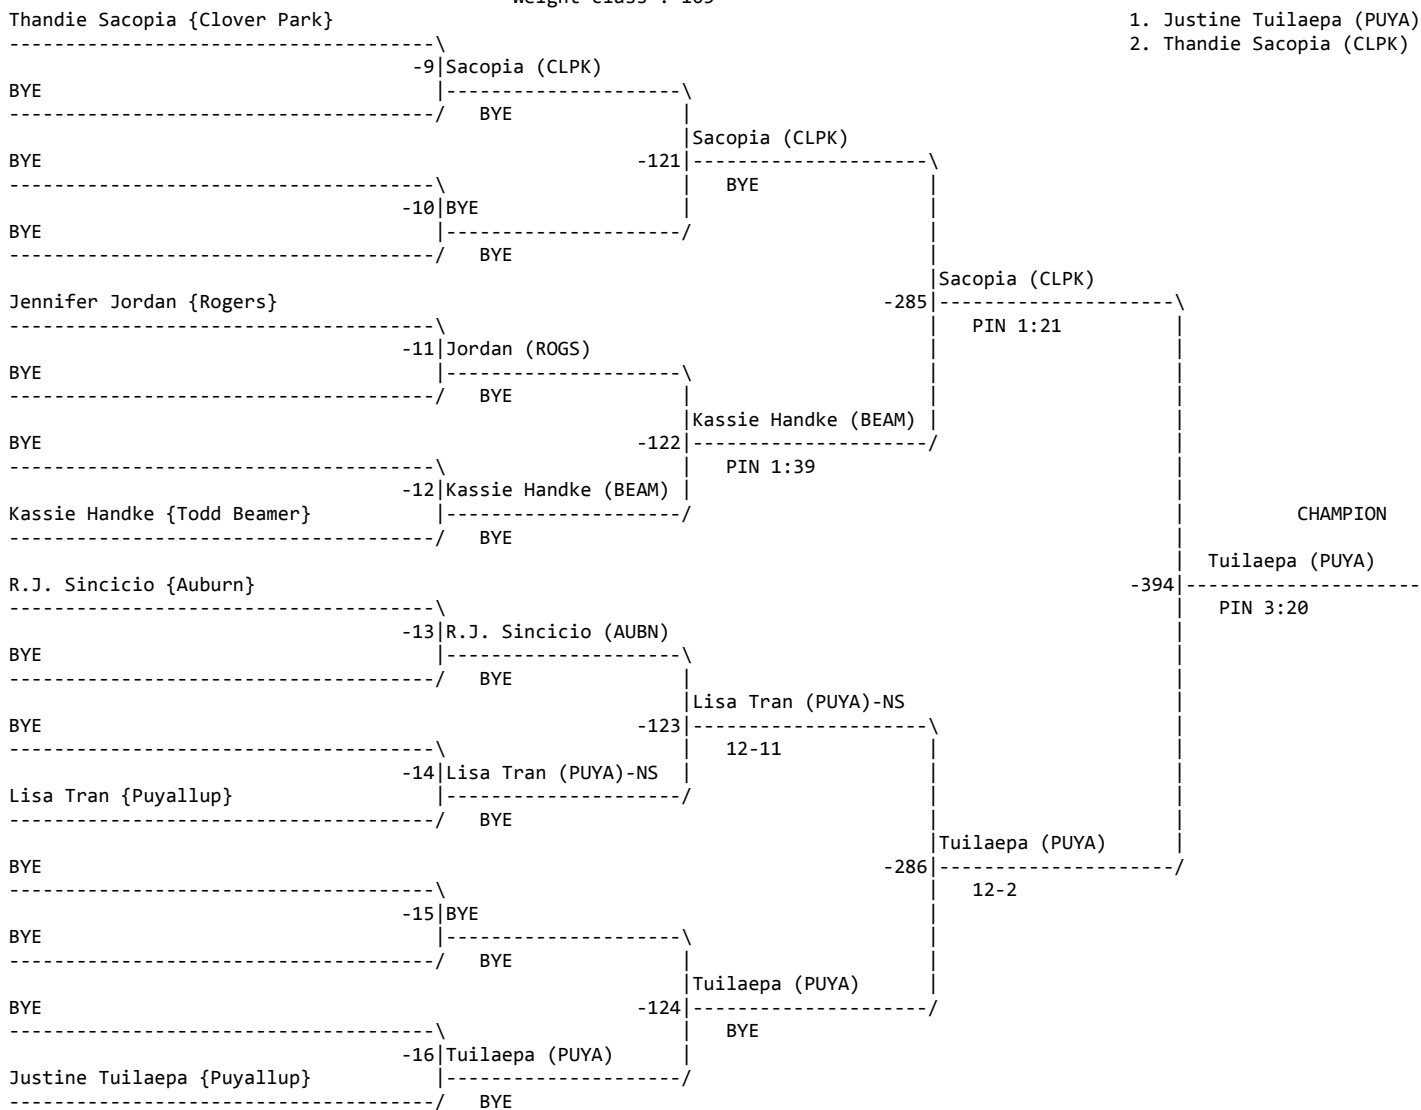

Consolation for Weight class : 105

1. Justine Tuilaepa (PUYA)
2. Thandie Sacopia (CLPK)

CHAMPION

Tuilaepa (PUYA)

PIN 3:20

THIRD

FIFTH