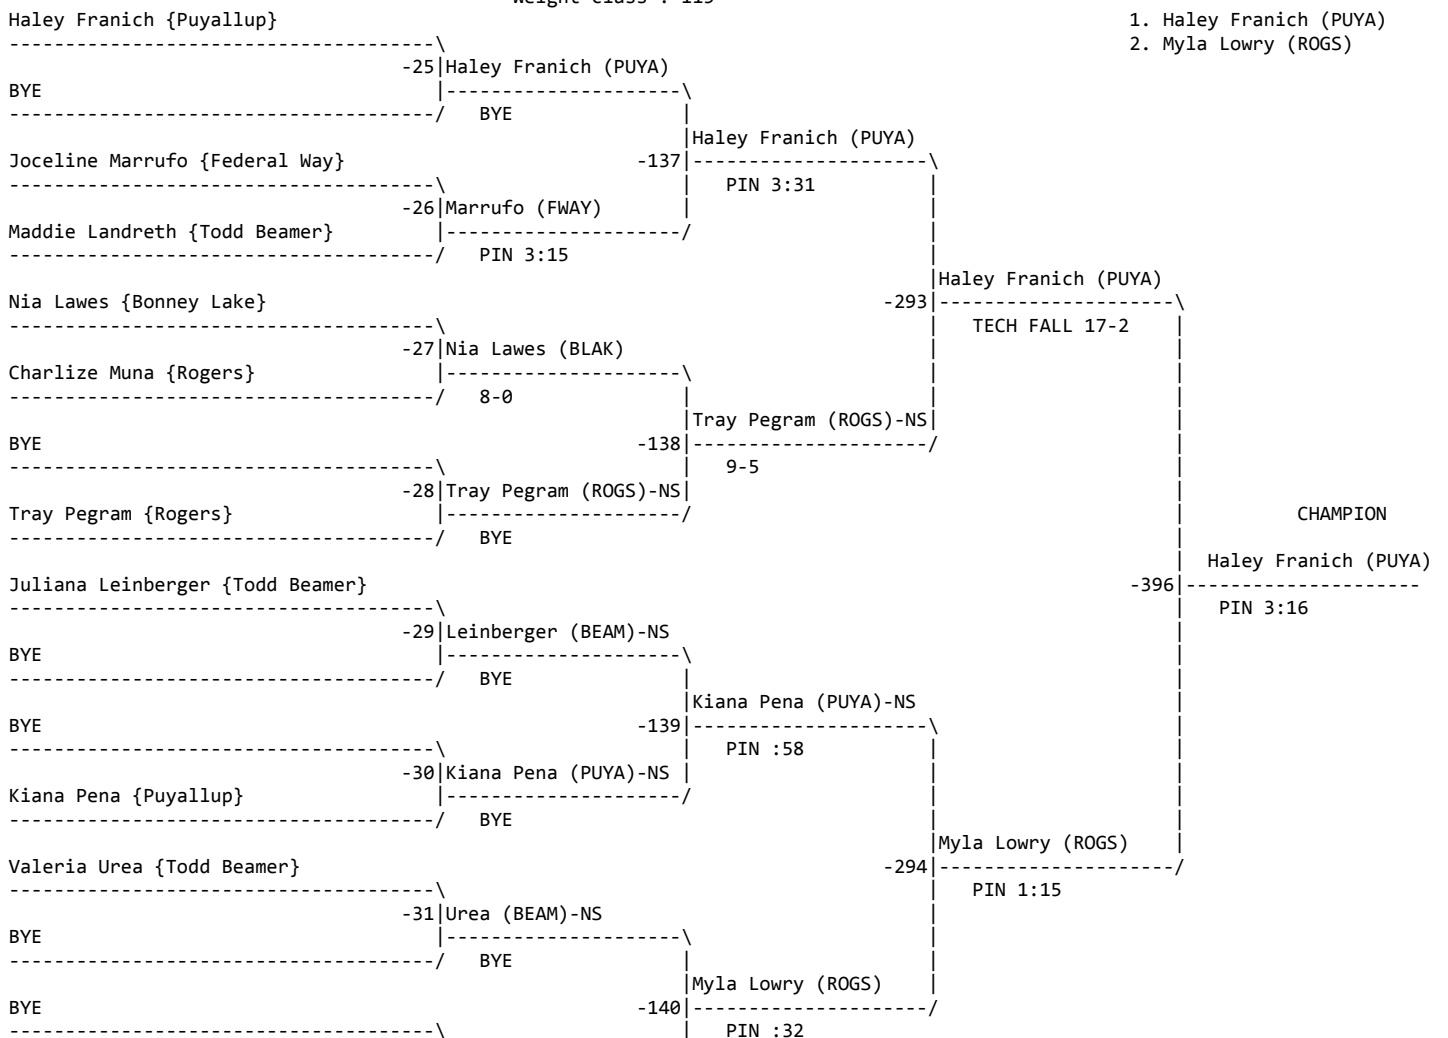

Consolation for Weight class : 110