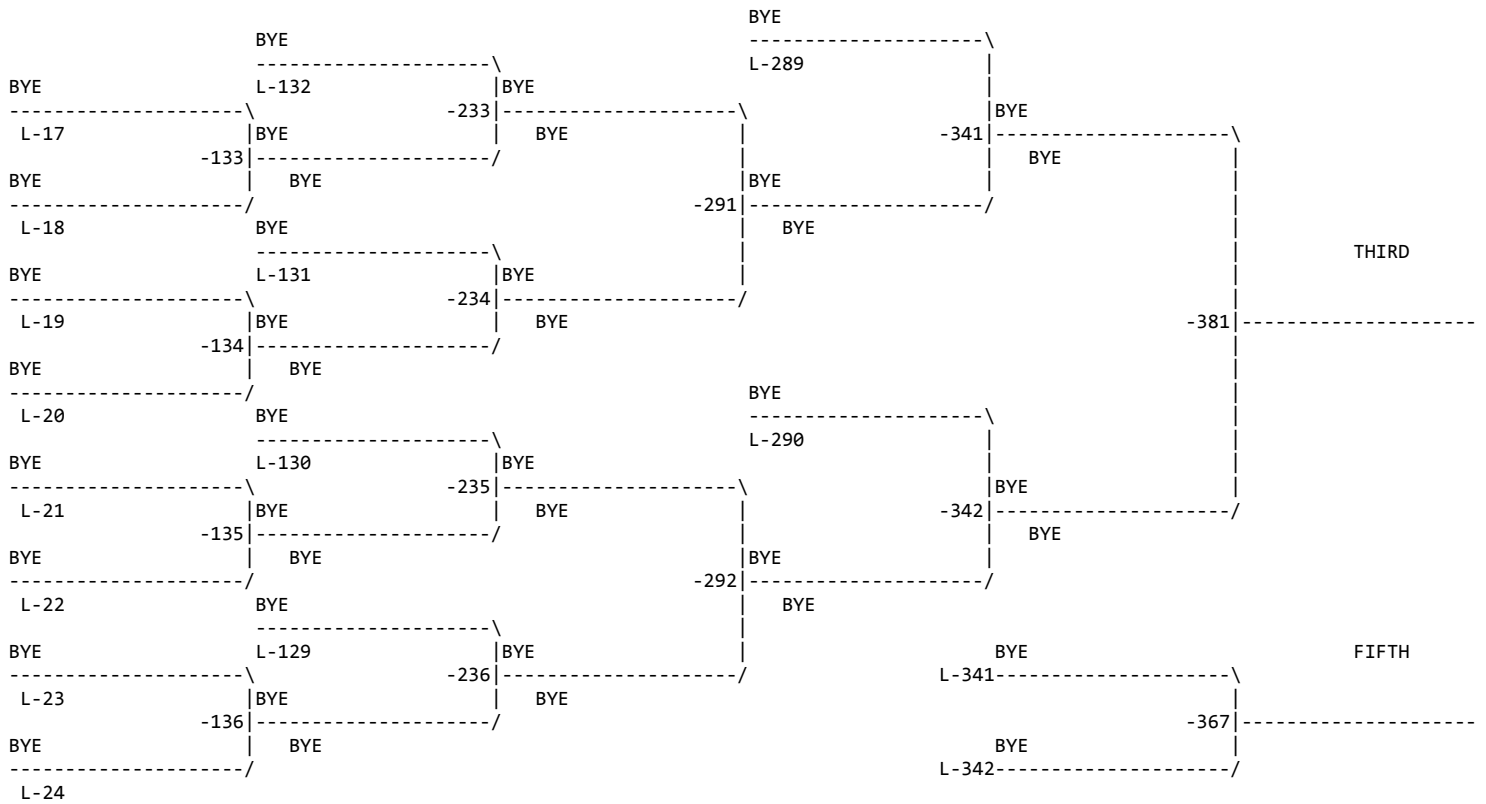

CHAMPION

Tuilaepa (PUYA)

PIN 3:20

THIRD

FIFTH

Consolation for Weight class : 110

Myla Lowry {Rogers} -32|Myla Lowry (ROGS) |
 -----/-----/

BYE