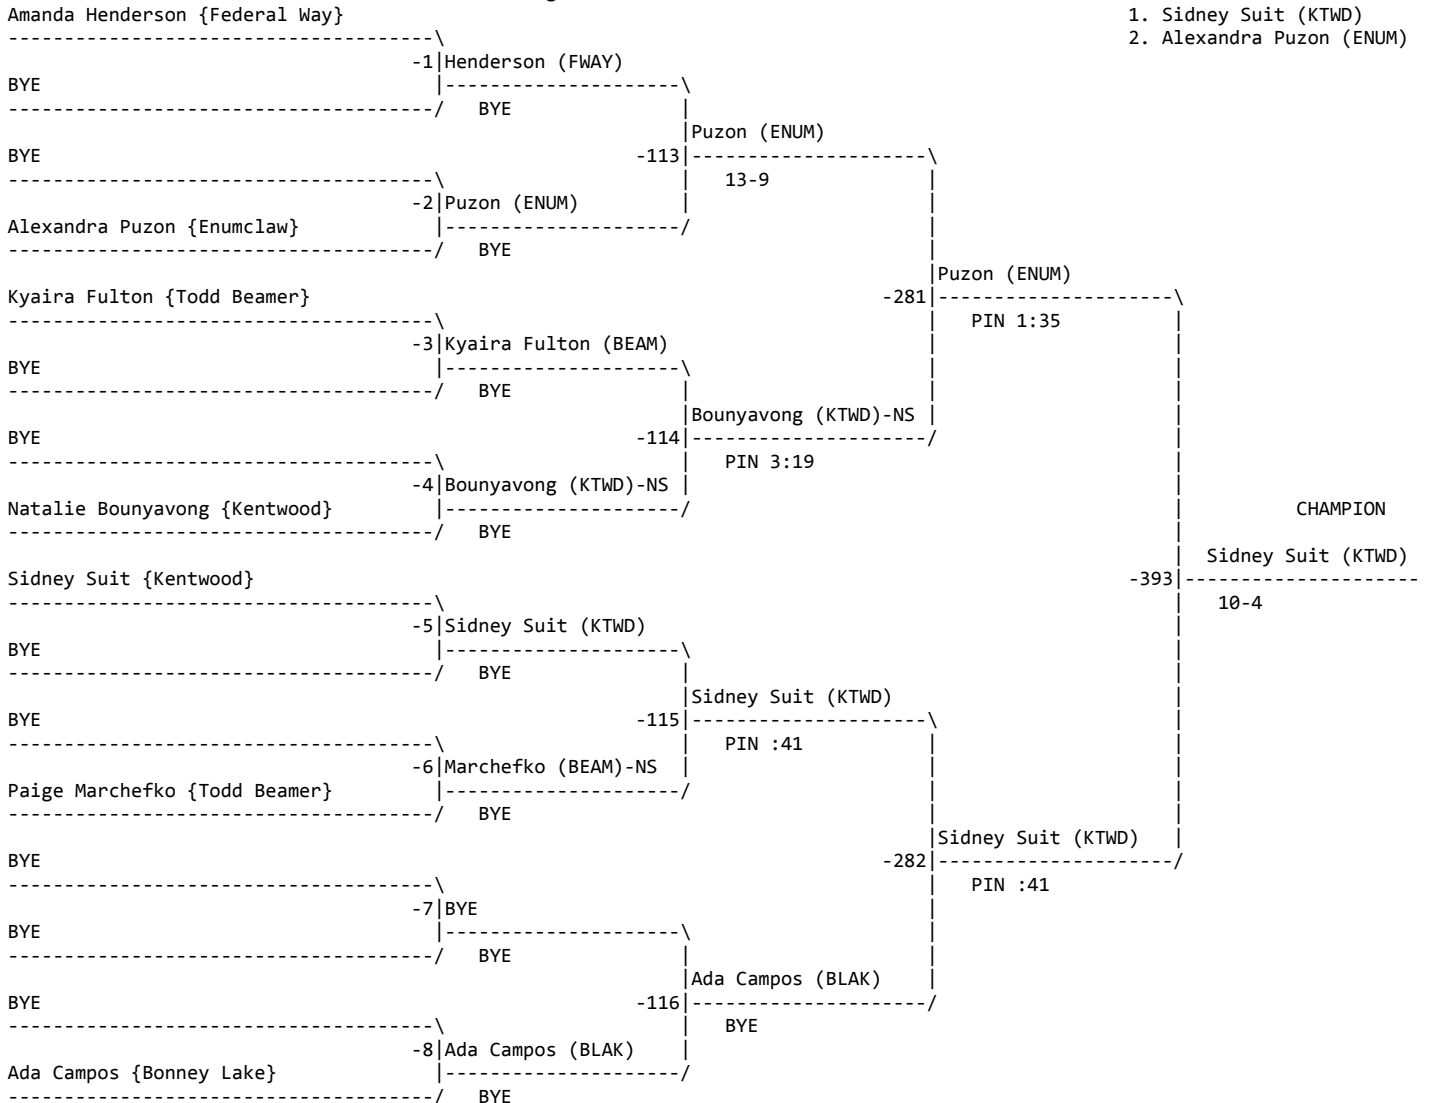

Girls SPSL Tournament 2014

Team Scores	
1..Federal Way	150
2..Puyallup	135.5
3..Todd Beamer	103
4..Rogers	68
5..Thomas Jefferson	57
6..Kentwood	56
7..Kent Meridian	55
8..Lakes	48.5
9..Clover Park	45
10..Auburn	40
11..Spanaway Lake	36
12..Emerald Ridge	30
13..Enumclaw	25
14..Decatur	25
15..Auburn Riverside	21
16..Kentrige	19
17..Sumner	19
18..Bonney Lake	18
19..Auburn Mountainview	9
20..Mt. Rainier	7
21..Steilacoom	0

Girls SPSL Tournament

Weight class : 100

1. Sidney Suit (KTWD)
2. Alexandra Puzon (ENUM)

Consolation for Weight class : 100